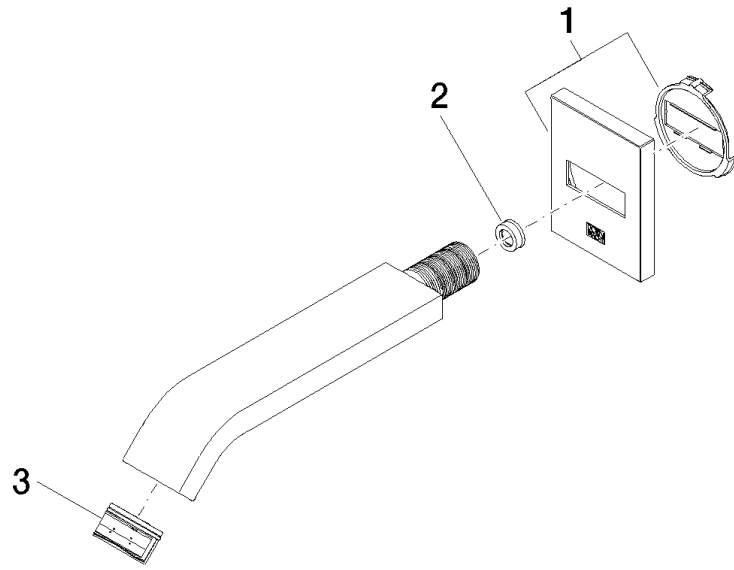

IMO eSET Touchfree Basin mixer without pop-up waste with temperature setting - Chrome

IMO

ST 010 200 1670

- 170mm projection
- fixed spout
- rectangular, air-enriched flow
- hole diameter 40 mm
- rosette 60 x 60 mm
- 1/2" connection
- max. flow 5.7 l/min
- lead-free
- This product can help a building meet the requirements of Green Building Rating Systems, e.g. LEED®, BREEAM®, DGNB

For Touchfree control please order eSet Touchfree WITH or WITHOUT temperature adjustment

	Chrome	13 800 670-00
	Brushed Chrome	13 800 670-93

Recommended miscellaneous

Concealed wall elbow -

35 085 970 90

- max. recess depth 163 mm
- min. recess depth 90 mm

IMO eSET Touchfree Basin mixer without pop-up waste with temperature setting - Chrome

IMO

ST 010 200 1670

ST 010 200 1670
mm [inches]

Flow rate chart

Certificates

LGA_29119.

WRAS_2005002.

Spare parts list

No.	Item Number	Name	Quantity used	Delivery time
1	90 27 67 005 00-00	rosette	1	10
2	09 23 01 079 90	flow reducer	1	2
3	90 29 03 045 00 90	aerator	1	2