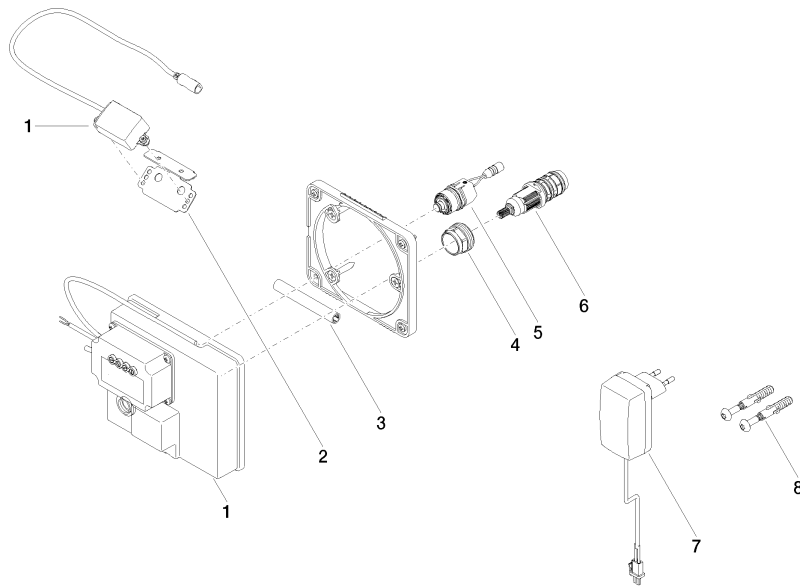

ST 010 200 1670

Spare parts list

No.	Item Number	Name	Quantity used	Delivery time
1	90 10 01 177 00 90	electronic accessories	1	2
2	90 17 20 199 00 90	holder	1	2
3	90 23 01 124 00 90	sleeve	1	2
4	09 23 10 129 90	nut	1	2
5	04 30 50 079 00 90	valve	1	2
6	90 15 02 013 00 90	cartridge	1	2
7	04 10 01 246 00 90	electronic accessories	1	2
8	04 30 31 024 01 90	fixing set	1	2