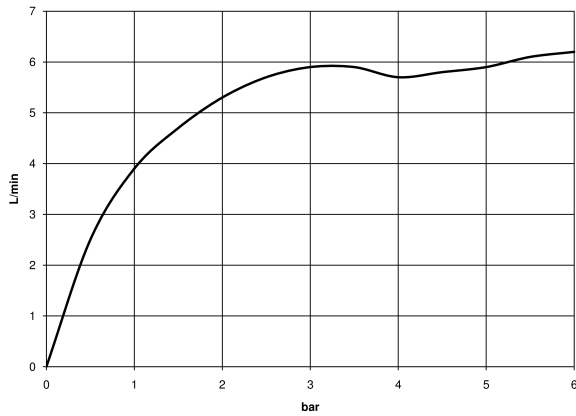

IMO eSET Touchfree Basin mixer without pop-up waste with temperature setting - Chrome

IMO

ST 010 200 1670

ST 010 200 1670
mm [inches]

Flow rate chart

Certificates

LGA_29119.

WRAS_2005002.

Spare parts list

No.	Item Number	Name	Quantity used	Delivery time
1	90 27 67 005 00-00	rosette	1	10
2	09 23 01 079 90	flow reducer	1	2
3	90 29 03 045 00 90	aerator	1	2