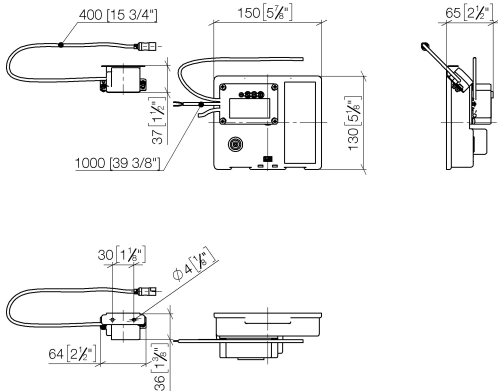

Required miscellaneous

eSET Touchfree Basin mixer with temperature setting for combining with wall-mounted fittings - 35 741 970 90

- max. recess depth 125 mm
- min. recess depth 90 mm

Recommended miscellaneous

Extension for Touchfree 500 mm - 12 765 970 90

Required miscellaneous

eSET Touchfree Basin mixer with temperature setting for combining with free-standing fittings - 35 740 970 90

ST 010 200 1670
mm [inches]

IMO eSET Touchfree Basin mixer without pop-up waste with temperature setting - Chrome

IMO

ST 010 200 1670

- 170mm projection
- fixed spout
- rectangular, air-enriched flow
- hole diameter 40 mm
- rosette 60 x 60 mm
- 1/2" connection
- max. flow 5.7 l/min
- lead-free
- This product can help a building meet the requirements of Green Building Rating Systems, e.g. LEED®, BREEAM®, DGNB