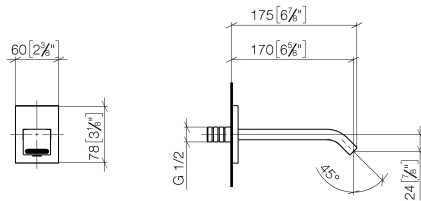

IMO eSET Touchfree Basin mixer without pop-up waste with temperature setting - Chrome

IMO

ST 010 200 1670

- 170mm projection
- fixed spout
- rectangular, air-enriched flow
- hole diameter 40 mm
- rosette 60 x 60 mm
- 1/2" connection
- max. flow 5.7 l/min
- lead-free
- This product can help a building meet the requirements of Green Building Rating Systems, e.g. LEED®, BREEAM®, DGNB

For Touchfree control please order eSet Touchfree WITH or WITHOUT temperature adjustment

	Chrome	13 800 670-00
	Brushed Chrome	13 800 670-93

Recommended miscellaneous

Concealed wall elbow -

35 085 970 90

- max. recess depth 163 mm
- min. recess depth 90 mm

IMO eSET Touchfree Basin mixer without pop-up waste with temperature setting - Chrome

IMO

ST 010 200 1670

ST 010 200 1670
mm [inches]

Flow rate chart

Certificates

LGA_29119.

WRAS_2005002.